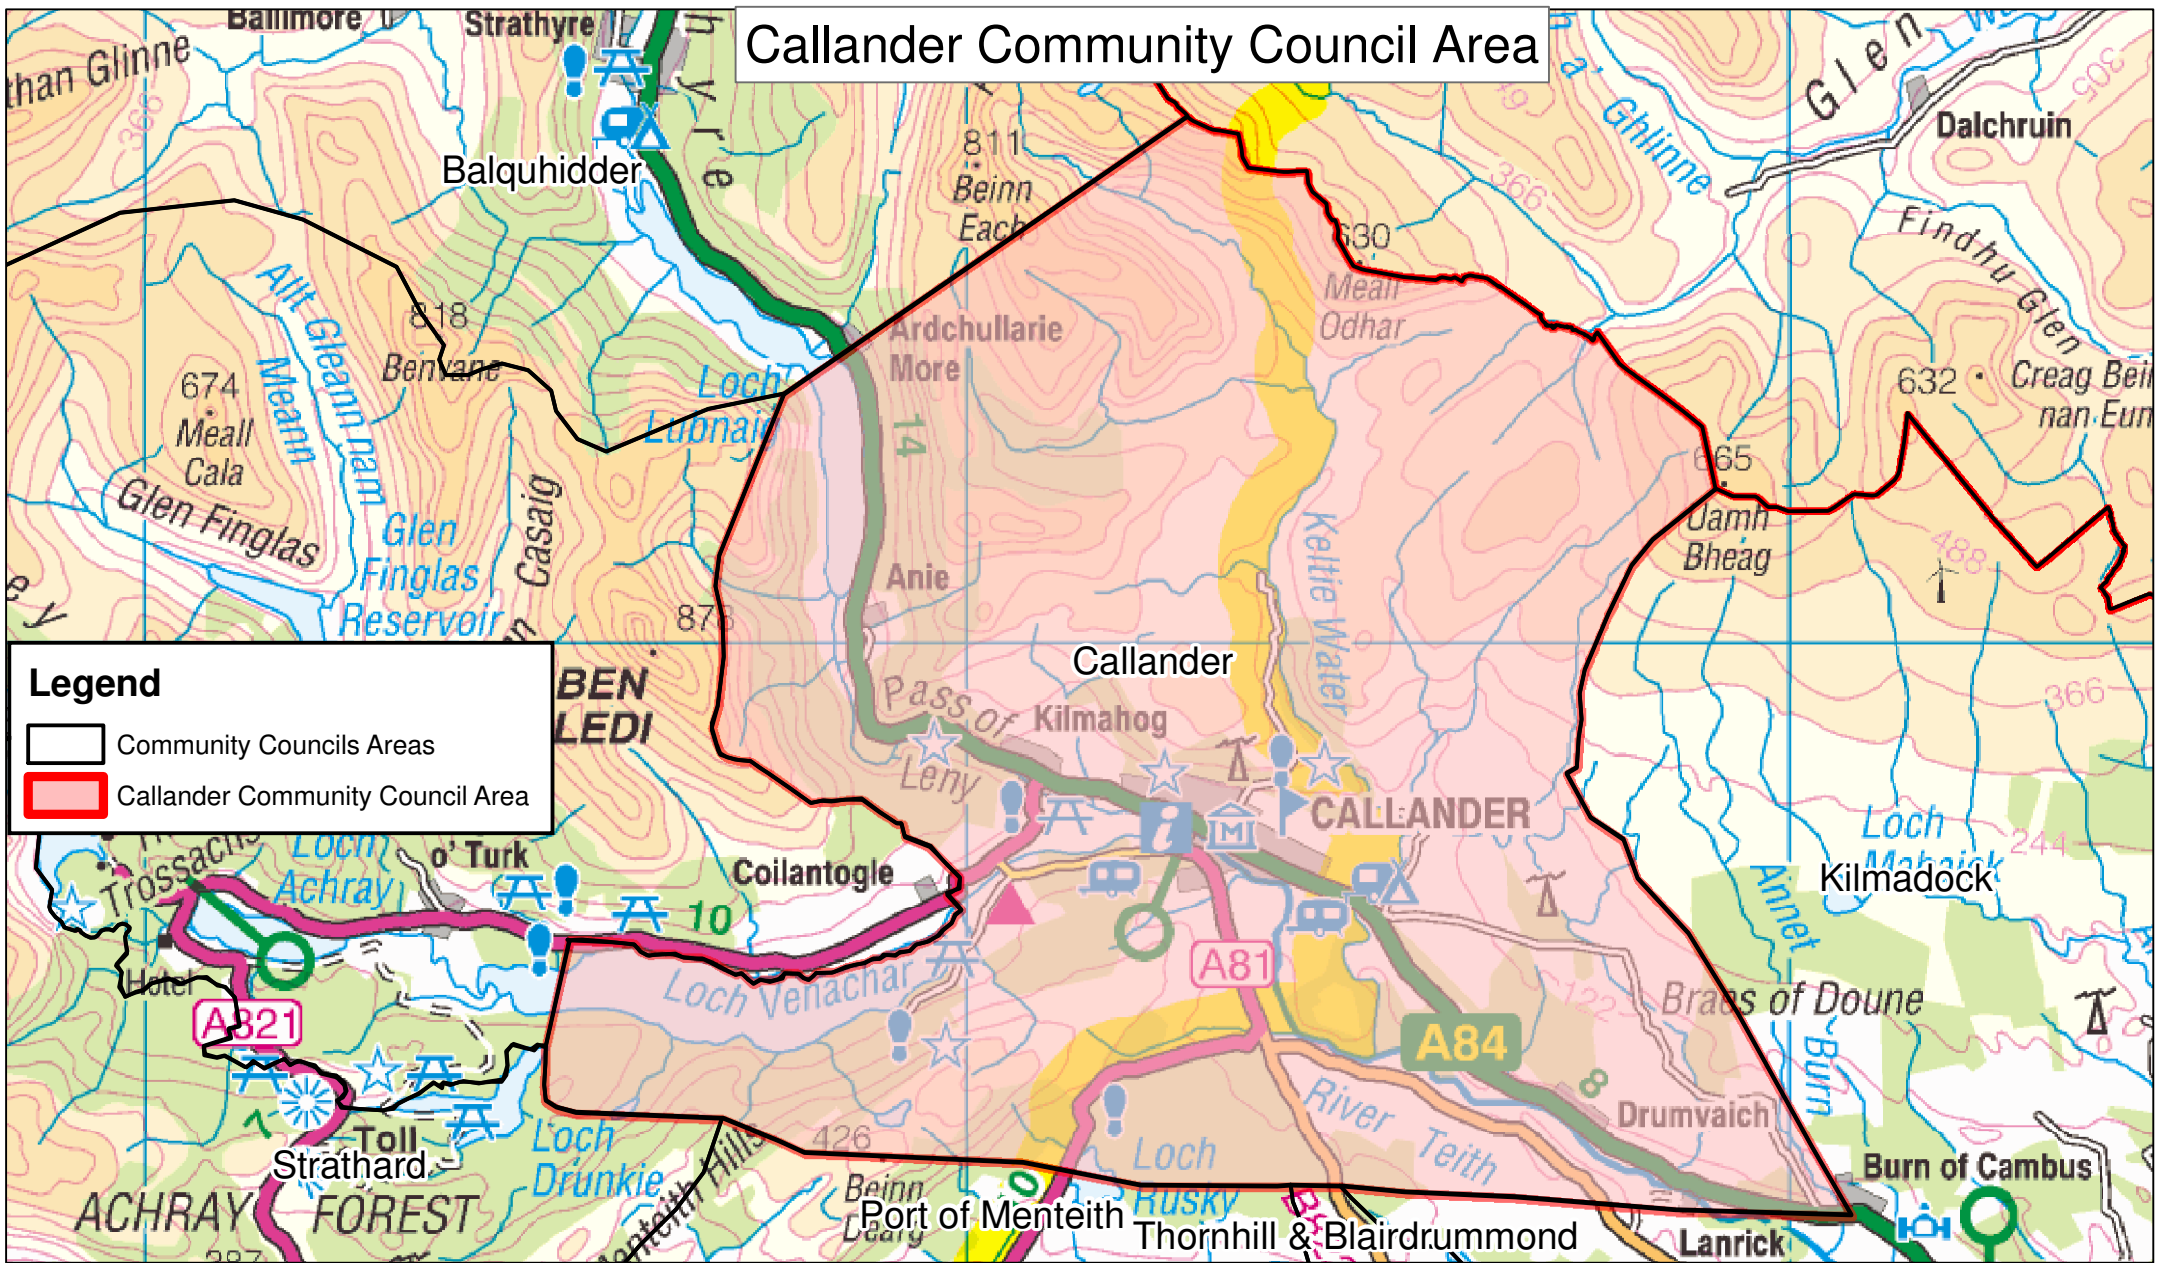

# Callander Community Council Area

**Legend**

- Community Councils Areas
- Callander Community Council Area

Based upon Ordnance Survey mapping with the permission of the controller of Her Majesty's Stationary Office (HMSO) (c) Crown Copyright. Unauthorised reproduction infringes Crown copyright and may lead to prosecution or civil proceedings. Stirling Council 100020780(2008)

Source: Research Team, Stirling Council

Scale : 1:65,000

Date : March 18 2008