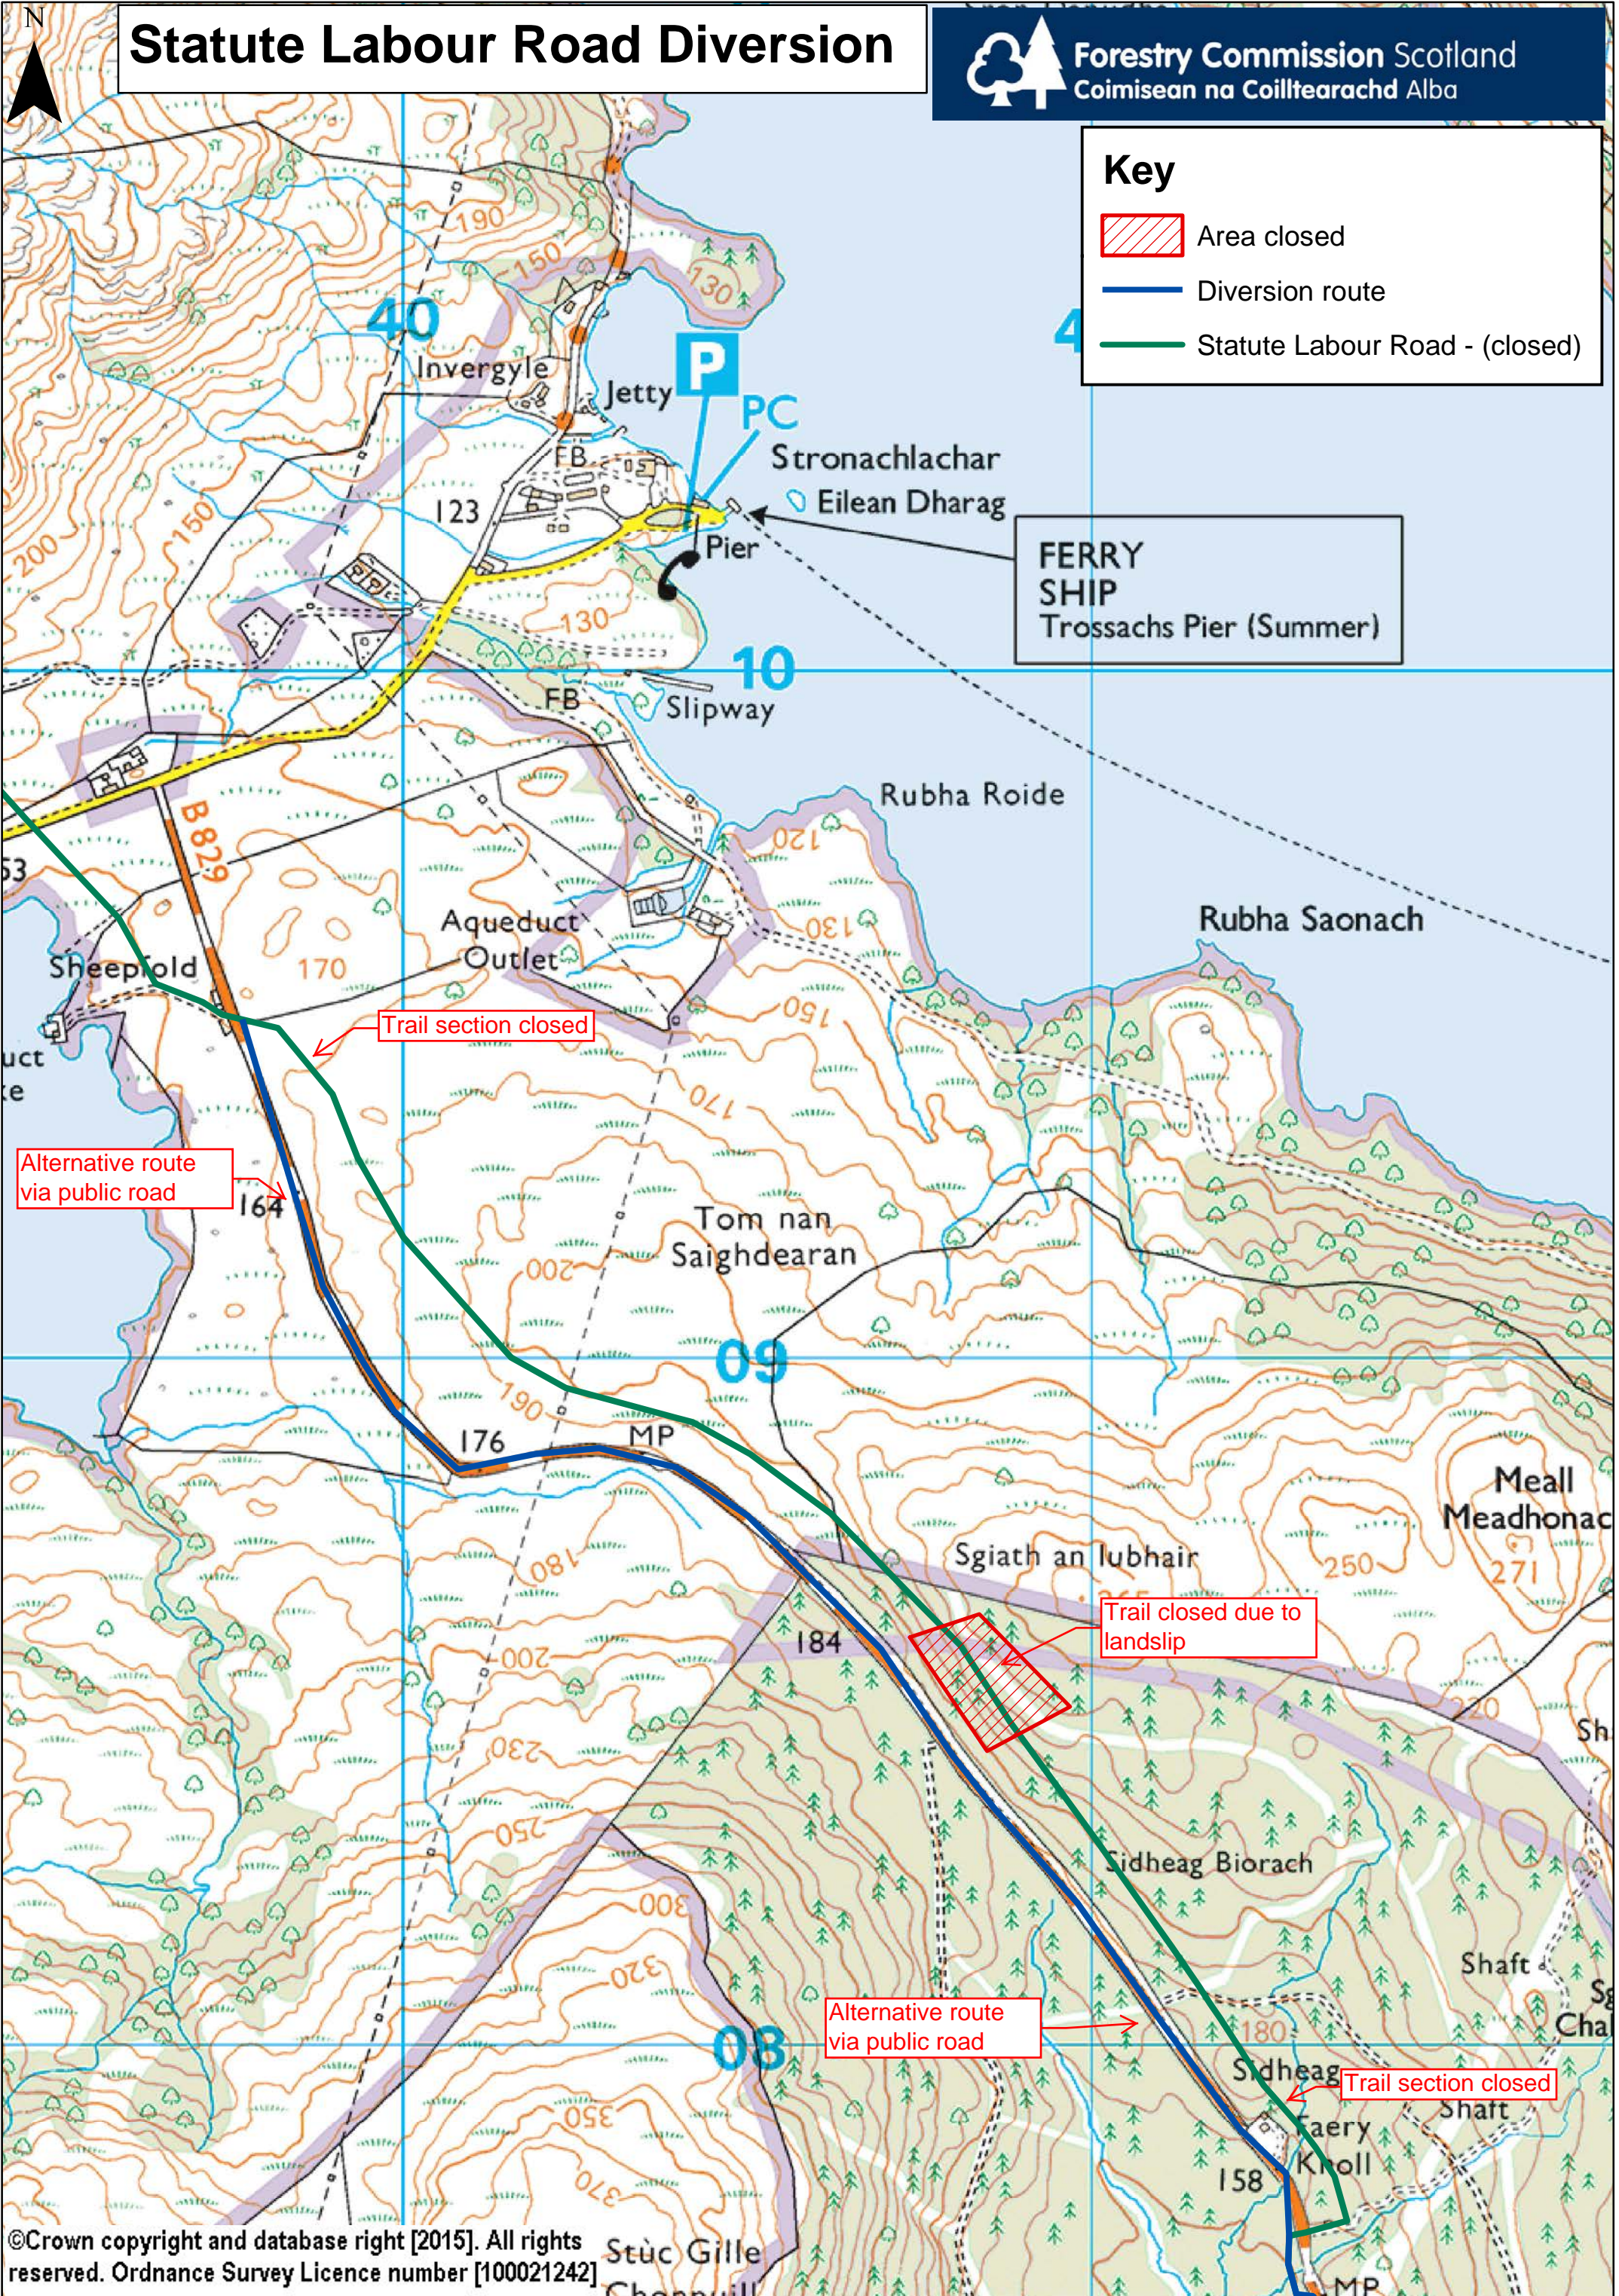

# Statute Labour Road Diversion

Forestry Commission Scotland  
Coimisean na Coilltearachd Alba

## Key

- Area closed
- Diversion route
- Statute Labour Road - (closed)

FERRY SHIP  
Trossachs Pier (Summer)

Trail section closed

Alternative route via public road

Trail closed due to landslip

Alternative route via public road

Trail section closed