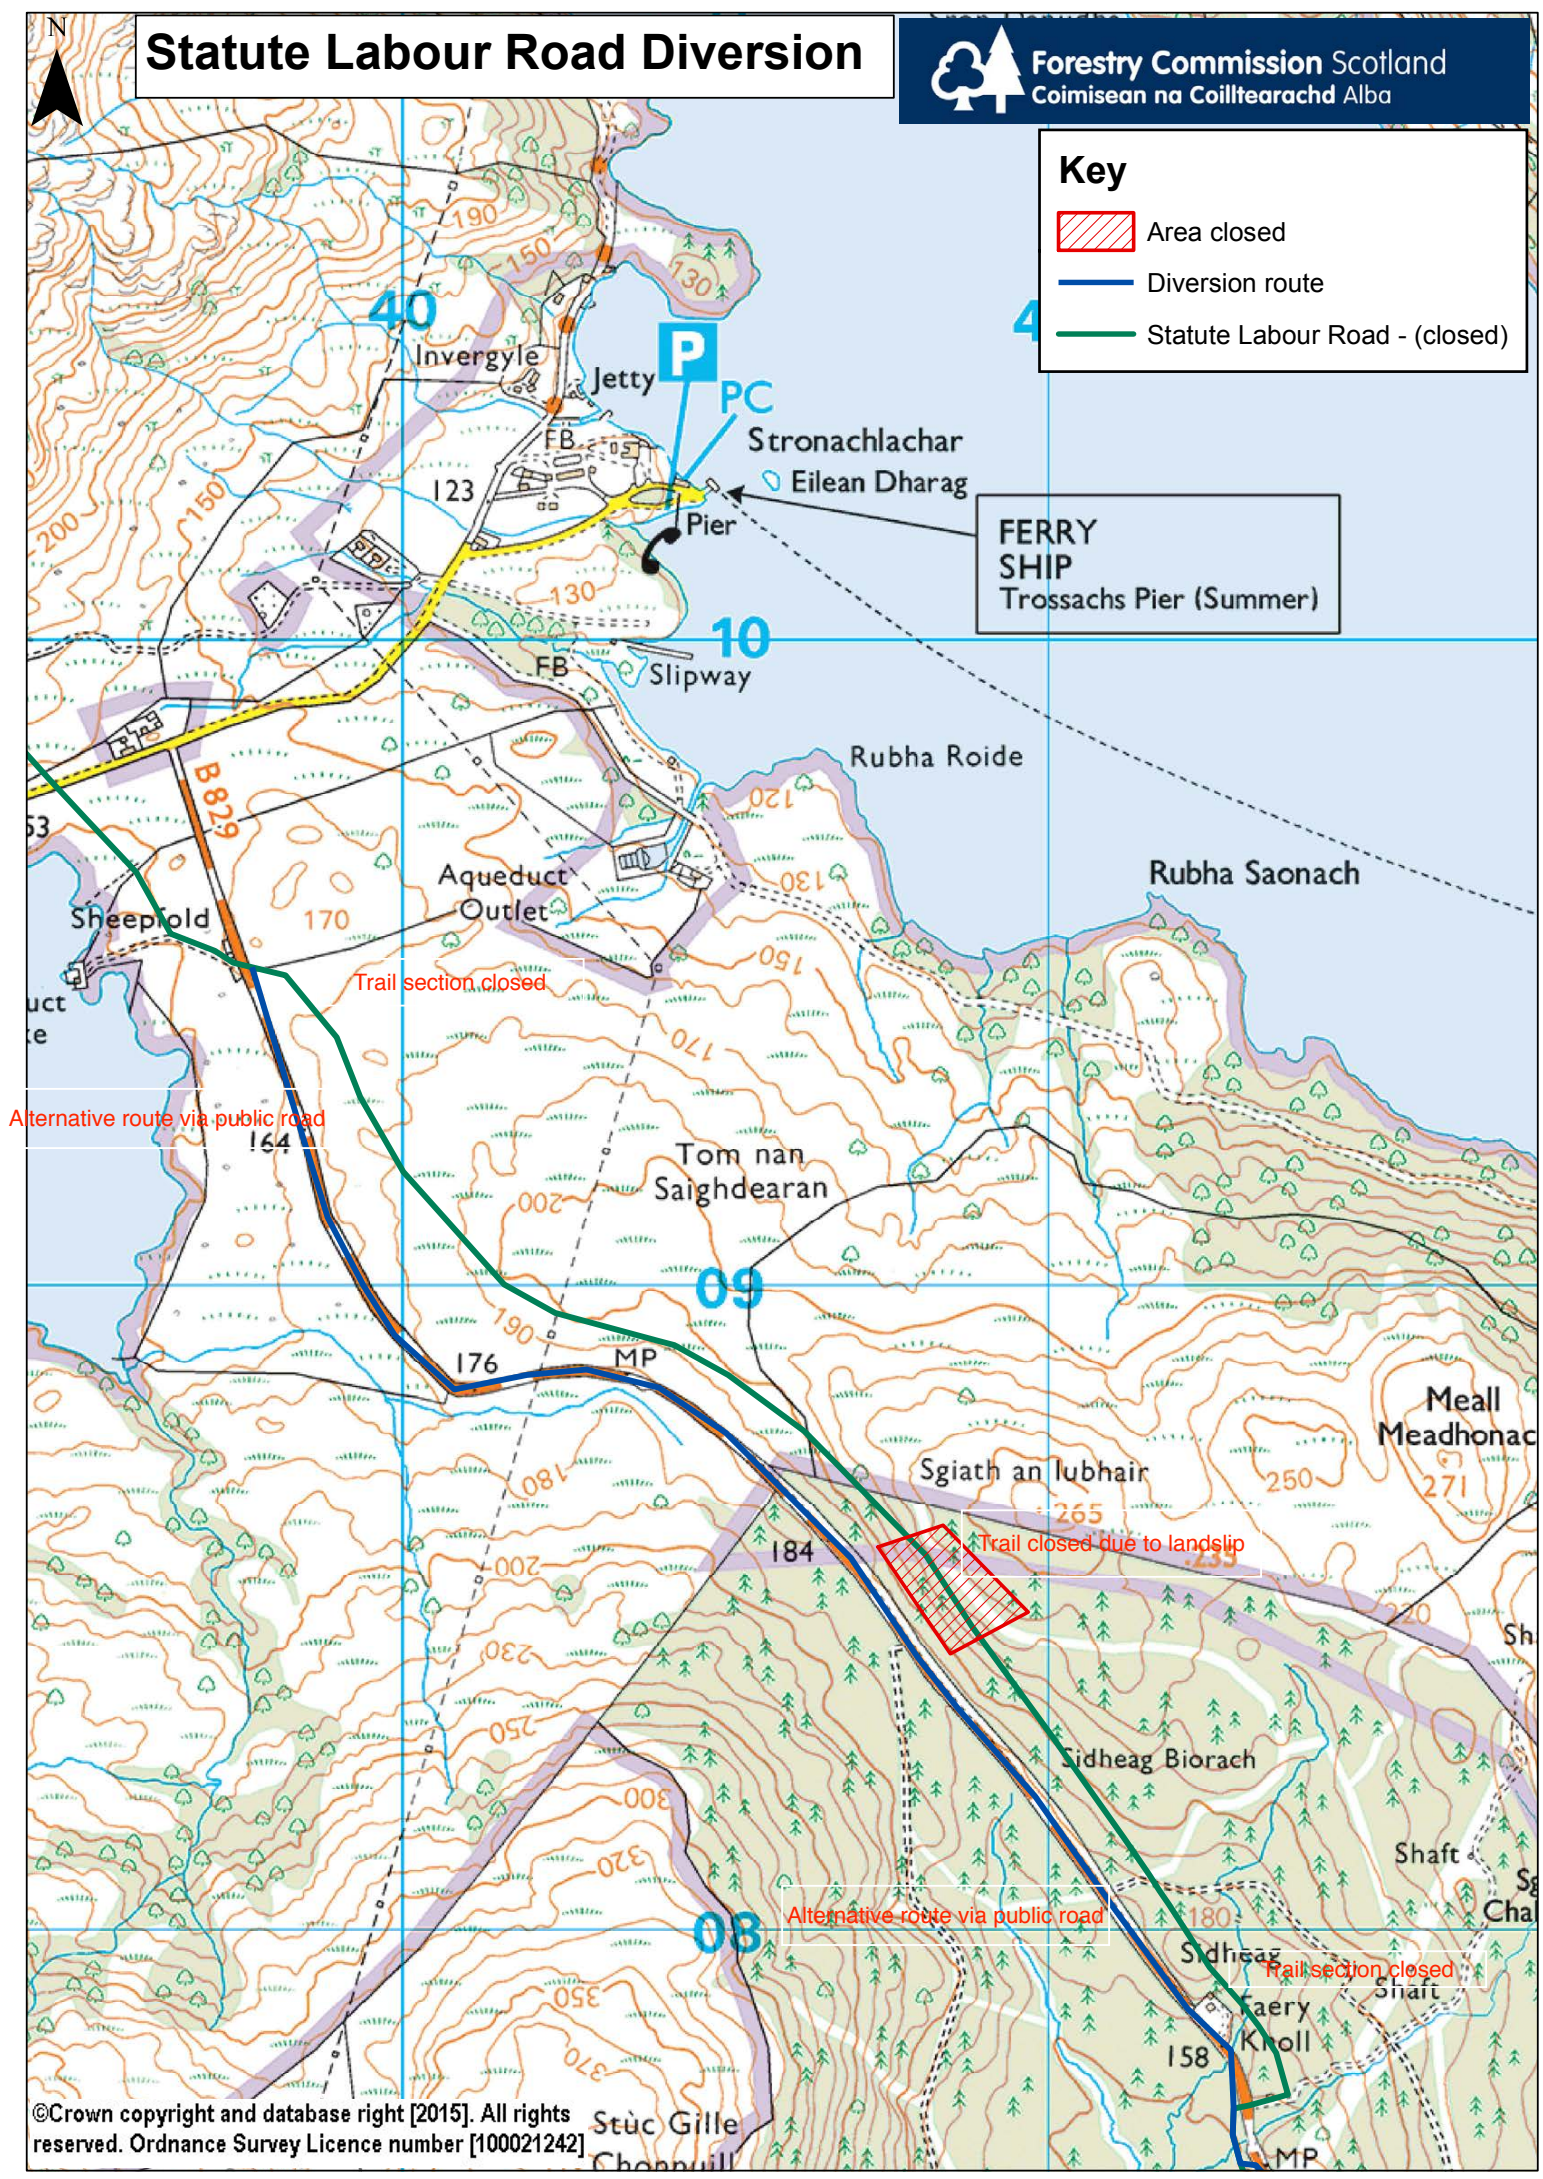

Statute Labour Road Diversion

Forestry Commission Scotland
Coimisean na Coilltearachd Alba

Key

- Area closed
- Diversion route
- Statute Labour Road - (closed)

FERRY SHIP
Trossachs Pier (Summer)

Alternative route via public road

Trail section closed

Trail closed due to landslip

Alternative route via public road

Trail section closed